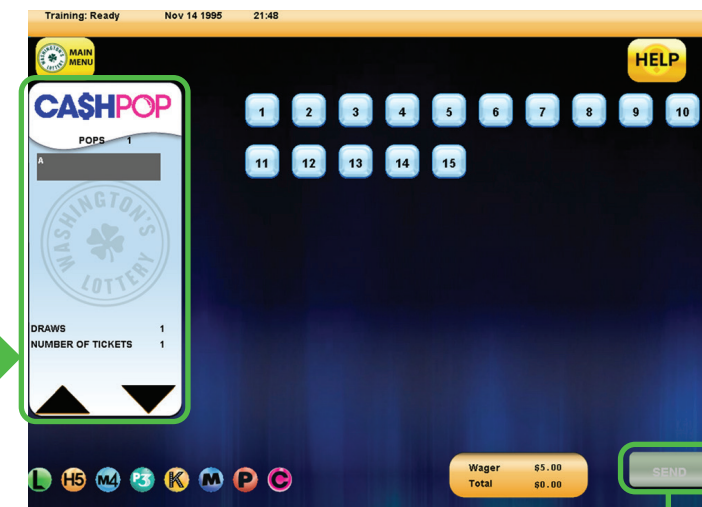

QP : 1 POP = \$5 | 2 POPs = \$10 | 3 POPs = \$15 | 5 POPs = \$25

QUICK PICK FROM CASH POP GAME SCREEN

- Press the **CASH POP** button located in the main screen game block to enter the Cash POP game screen.

On the Cash Pop game screen, Retailers can make the following selections per the Player's choice:

- QP for all POP quantities for a single draw, 1-15 POP(s).
- Number of Draws: 1-5
- Number of Tickets: 1-99

- Once completed, press **QUICK PICK**
- Ticket will be automatically printed.

MANUAL ENTRY FROM CASH POP GAME SCREEN

- Press the **CASH POP** button located in the main screen game block to enter the Cash POP game screen.

On the Cash Pop game screen, Retailers can make the following selections per the Player's choice:

- Number of Draws: 1-5
- Number of Tickets: 1-99

- If Player wants to choose their own POP(s), Press **Manual Entry** to enter Ticket Build screen.