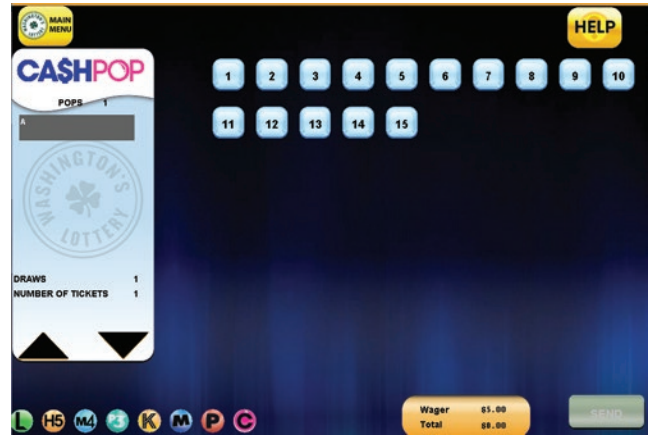

This is the screen that will display for manual POP (number) entry:

Select players requested POP(s) then press "SEND" to generate ticket for player.

GENERATING A CASH POP TICKET

Players may use a playslip or follow the manual steps below.

You will have Quick Pick options on the GT1200 home screen for 1, 2, 3, and 5 POPs.