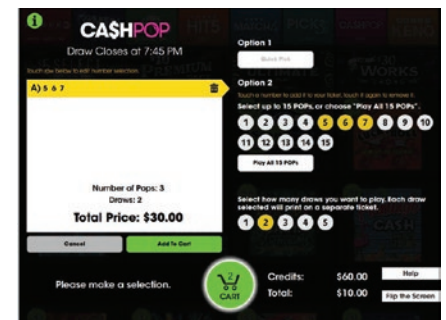

You will have Quick Pick options on the GT1200 home screen for 1, 2, 3, and 5 POPs.

This is the GT1200 manual entry screen if a player does not have a playslip, and wants to pick their own POPs and number of draws:

NEW GEMINI TOUCH VENDING MACHINE SCREENS FOR CASH POP

A new feature has been added for Cash POP only that allows the player to build their own ticket(s).

When players select "Build Your Own Ticket" the following screen will appear: